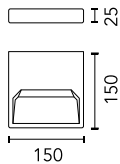

Fort Knox Wall LED Mini

■ 09.2125.14A - Black

Wall-mounted LED luminaire for indirect lighting. Power source incorporated into luminaire's body.

Main specifications

Number of heads	1	CRI	80
Lamp category	LED	Net lumen (lm)	2150
Power (W)	20W	Mountings	Wall surface
System power (W)	24W	Environment	Indoor dry location
CCT (K)	3000K		

Physical

Color	Black
Orientation	Fixed
Weight (kg)	0.6
Length (mm)	150

Note

Mains Dimming under request.