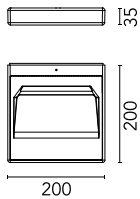

### Main specifications

<b>Number of heads</b>	1	<b>CRI</b>	80
<b>Lamp category</b>	LED	<b>Net lumen (lm)</b>	2481
<b>Power (W)</b>	33W	<b>Mountings</b>	Wall surface
<b>System power (W)</b>	38W	<b>Environment</b>	Indoor dry location
<b>CCT (K)</b>	3000K		

### Physical

<b>Color</b>	Black
<b>Orientation</b>	Fixed
<b>Weight (kg)</b>	1.4
<b>Length (mm)</b>	150