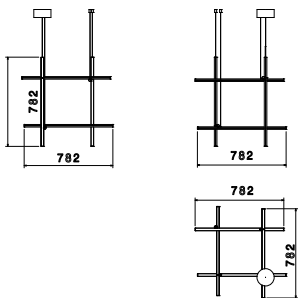

Coordinates Suspension 3 CLIII

av Michael Anastassiades , 2020

Coordinates' is a lighting system consisting of horizontal and vertical strip lights that form illuminated grid-like structures of various complexities. The system can be easily adapted for different environments of varying scale.

In addition to the customized solutions there are a collection of standard chandeliers of pared-down configurations that can be used in any setting.

Montering	Pendel
Miljø	Innendørs
Vekt	2,2 Kg
Lyskilde tilgjengelig	1 x Strip Led 71W [i] 2700K 3850lm CRI95
Nødsituasjon	Uten
Spenning	48V
Effekt	64W
Batteri	Nei
Forsyning inkludert	Nei