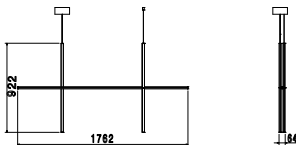

Coordinates Suspension2

av Michael Anastassiades , 2020

Coordinates' is a lighting system consisting of horizontal and vertical strip lights that form illuminated grid-like structures of various complexities. The system can be easily adapted for different environments of varying scale.

In addition to the customized solutions there are a collection of standard chandeliers of pared-down configurations that can be used in any setting.

Montering	Pendel
Miljö	Inomhus
Vikt	2,7 Kg
Tillgängliga ljuskällor	1 x Strip Led 55W [i] 2700K 2960lm CRI95
Nödbelysning	Utan
Dimmer	Included 1-10/Push/Dali
Spänning	120-277V
Effekt	32W
Batteri	Nej
Strömförsörjning ingår	Nej
Material	Aluminium, Platinic silicone extruded opal
Färger	 F1862044 - Anodized Champagne