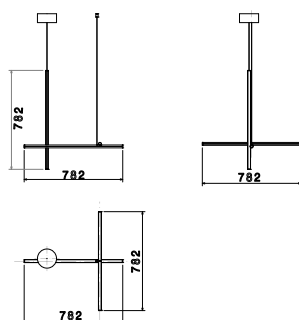

Montering	Pendel
Miljö	Inomhus
Vikt	1,1 Kg
Tillgängliga ljuskällor	1 x Strip Led 37W [i] 2700K 1920lm CRI95
Nödbelysning	Utan
Spänning	48V
Effekt	37W
Batteri	Nej
Strömförsörjning ingår	Nej

Material Aluminium, Platinic silicone extruded opal

Färger F1842044 - Anodized Champagne