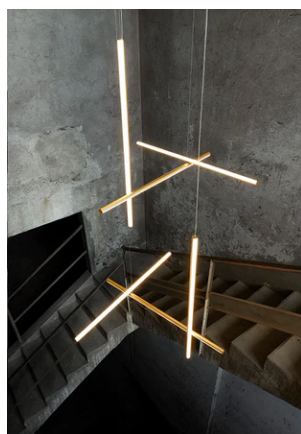

Coordinates Suspension 1

av Michael Anastassiades , 2020

Coordinates' is a lighting system consisting of horizontal and vertical strip lights that form illuminated grid-like structures of various complexities. The system can be easily adapted for different environments of varying scale.

In addition to the customized solutions there are a collection of standard chandeliers of pared-down configurations that can be used in any setting.

Montering	Pendel
Miljö	Inomhus
Vikt	2,1 Kg
Tillgängliga ljuskällor	1 x Strip Led 37W [i] 2700K 1920lm CRI95
Nödbelysning	Utan
Spänning	48V
Effekt	37W
Batteri	Nej
Strömförsörjning ingår	Nej

Material Aluminium, Platinic silicone extruded opal

Färger  F1860044 - Anodized Champagne