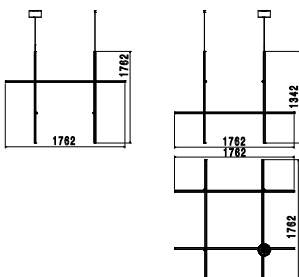

Coordinates Module Suspension CLIII

av Michael Anastassiades , 2020

Coordinates is a lighting system with diffuse light composed of horizontal and vertical luminaires arranged in a bright grid of various shapes and complexities. Each element is made of extruded anodized aluminium with a champagne finish and a diffuser in platinum optical silicone with an integrated LED strip (CRI 95). Each element is powered and supported by an invisible electrical and mechanical connection designed specifically to allow for the composition of the 4 hanging models (S1, S2, S3, S4) with 2.5-m cables. The 'S Module' is also available. Its geometry was designed to be repeated to create large grids for custom installations. Each Coordinates configuration includes its own ceiling rose, whose integrated electronics allow for the use of different dimmer systems: push, 1-10, DALI. In the absence of these systems, the amount of light can be set during installation with the push system included in the rose. The related CI III version is also available for each configuration for installations with a remote power supply.

Montering	Pendel
Miljö	Inomhus
Vikt	5,9 Kg
Tillgängliga ljuskällor	1 x Strip Led 183W [i] 2700K 10230lm CRI95
Nödbelysning	Utan
Spänning	48V
Effekt	170W
Batteri	Nej
Strömförsörjning ingår	Nej

Material Aluminium, Platinic silicone extruded opal