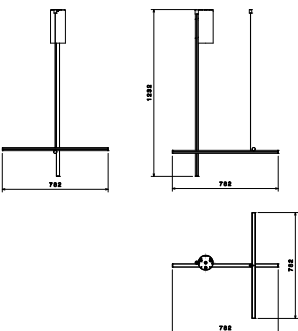

Montering	Tak/vägg
Miljö	Inomhus
Vikt	1,3 Kg
Tillgängliga ljuskällor	1 x Strip Led 45W [i] 2700K 2270lm CRI95
Nödbelysning	Utan
Spänning	48V
Effekt	38W
Batteri	Nej
Strömförsörjning ingår	Nej

Material Extruderat aluminium, Platinic silicone extruded opal

Färger ● F1832044 - Anodized Champagne