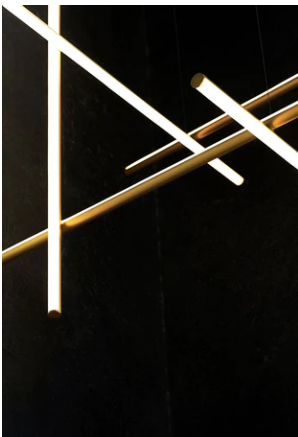

Coordinates Ceiling 1 CLIII

av Michael Anastassiades , 2020

Coordinates' is a lighting system consisting of horizontal and vertical strip lights that form illuminated grid-like structures of various complexities. The system can be easily adapted for different environments of varying scale.

In addition to the customized solutions there are a collection of standard chandeliers of pared-down configurations that can be used in any setting.

Montering	Tak/vägg
Miljö	Inomhus
Vikt	1,3 Kg
Tillgängliga ljuskällor	1 x Strip Led 45W [i] 2700K 2270lm CRI95
Nödbelysning	Utan
Spänning	48V
Effekt	38W
Batteri	Nej
Strömförsörjning ingår	Nej

Material Extruderat aluminium, Platinic silicone extruded opal

Färger ● F1832044 - Anodized Champagne

Coordinates Ceiling 1 CLIII

av Michael Anastassiades , 2020

RF29208
HLG – 80H – 48A

RF26994
Dimmer Led