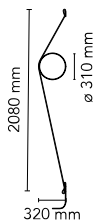

Wirering Pink

af Formafantasma , 2018

Indirect light wall lighting device with body in calendered, extruded aluminium with galvanised or varnished finish. The special tangent cable, in coloured rubber, provides the power. The cable is fixed to the wall with ABS joints in the same finish as the ring. Dimming via switch pedal on the cable. Power supply on adapter with interchangeable plugs. Useful cable length is 2.5 metres.

Ophæng	Væg
Miljø	Indendørs
Vægt	(ring 0,235kg + cable 0,710kg) = 0,945 Kg
Lyskilder til rådighed	180 x LED 16W 2700K 712lm CRI90 [i] Dimmable
Nødstilfælde	Uden
Kontakter	no
Spænding	100-240/24V
Strøm	16W
Batteri	Nej
Strømforsyning medfølger	Ja

Kabellængde	2,5m
Materialer	Aluminium

Farver	<ul style="list-style-type: none"> ○ F9514009 - Pink Cable/White Ring ○ F9514020 - Pink Cable/Grey Ring ○ F9514030 - Pink Cable/Black Ring ○ F9514034 - Pink Cable/Pink Ring ○ F9514044 - Pink Cable/Gold Ring
---------------	--