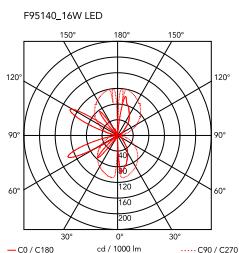

Wirering Pink

af Formafantasma , 2018

Indirect light wall lighting device with body in calendered, extruded aluminium with galvanised or varnished finish. The special tangent cable, in coloured rubber, provides the power. The cable is fixed to the wall with ABS joints in the same finish as the ring. Dimming via switch pedal on the cable. Power supply on adapter with interchangeable plugs. Useful cable length is 2.5 metres.

Ophæng	Væg
Miljø	Indendørs
Vægt	(ring 0,235kg + cable 0,710kg) = 0,945 Kg
Lyskilder til rådighed	180 x LED 16W 2700K 712lm CRI90 [i] Dimmable
Nødstilfælde	Uden
Kontakter	no
Spænding	100-240/24V
Strøm	16W
Batteri	Nej
Strømforsyning medfølger	Ja