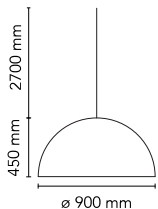

## Skygarden 2

af Marcel Wanders studio , 2007

Suspension luminaire providing diffused lighting. Hemispherical, mechanically-processed cast plaster diffuser, painted white inside. Outer finish: rust, glossy black, glossy white or matte gold. Plaster diffuser support in die-cast aluminum alloy. Upper cable gland and blocking ring nut in black injection-molded PC. Shaped, adjustment screws. Transparent, injection-molded, upper and lower silicone shock absorbers. Lampholder and fixing support in PPS. Flashed and blown opal glass diffuser. Molded fixing ring nut in die-cast aluminum alloy with alodine plating. Frieze in photo-etched and mechanically drawn AISI 304 steel. Molded and galvanized steel ceiling attachment. Gray, injection-molded PC rose, painted the same color as the body.

<b>Ophæng</b>	Hængelampe
<b>Miljø</b>	Indendørs
<b>Vægt</b>	29,0 Kg
<b>Lyskilder til rådighed</b>	1 x LED 15W E27 1515lm 3000K [e] cod. RF28367 Non dimmable 1 x RF29388 LED 20W E27 2300lm 2700K CRI80 [e]
<b>Nødstilfælde</b>	Uden
<b>Spænding</b>	220-250V
<b>Strøm</b>	MAX 230W
<b>Batteri</b>	Nej
<b>Strømforsyning medfølger</b>	Ja
<b>Kabellængde</b>	2700 mm
<b>Materialer</b>	Glas, Gips, Rustfrit stål
<b>Farver</b>	<ul style="list-style-type: none"> <li>● F0002031 - Black</li> <li>● F0002044 - Gold</li> <li>● F0002047 - Matt rusty brown</li> <li>● F0002030 - Glossy black</li> <li>● F0002009 - Glossy white</li> </ul>