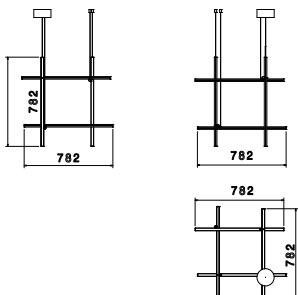

Ophæng	Hængelampe
Miljø	Indendørs
Vægt	2,2 Kg
Lyskilder til rådighed	1 x Strip Led 71W [i] 2700K 3850lm CRI95
Nødstilfælde	Uden
Spænding	48V
Strøm	64W
Batteri	Nej
Strømforsyning medfølger	Nej

Materialer Aluminium, Platinic silicone extruded opal

Farver F1846044 - Anodized Champagne