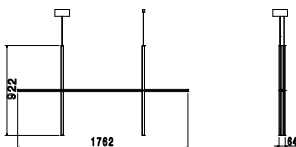

Ophæng	Hængelampe
Miljø	Indendørs
Vægt	1,7 Kg
Lyskilder til rådighed	1 x Strip Led 55W [i] 2700K 2960lm CRI95
Nødstilfælde	Uden
Spænding	48V
Strøm	55W
Batteri	Nej
Strømforsyning medfølger	Nej

Materialer Ekstruderet aluminium, Platinic silicone extruded opal

Farver ● F1844044 - Anodized Champagne