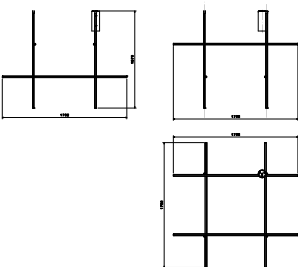

## Coordinates Module Ceiling CLIII

af Michael Anastassiades , 2020

Coordinates' is a lighting system consisting of horizontal and vertical strip lights that form illuminated grid-like structures of various complexities. The system can be easily adapted for different environments of varying scale.

In addition to the customized solutions there are a collection of standard chandeliers of pared-down configurations that can be used in any setting.

|                                 |  |
|---------------------------------|--|
| <b>Ophæng</b>                   | Loft/væg                                   |
| <b>Miljø</b>                    | Indendørs                                  |
| <b>Vægt</b>                     | 5,9 Kg                                     |
| <b>Lyskilder til rådighed</b>   | 1 x Strip Led 183W [i] 2700K 10230lm CRI90 |
| <b>Nødstilfælde</b>             | Uden                                       |
| <b>Spænding</b>                 | 48V  |
| <b>Strøm</b>                    | 170W                                       |
| <b>Batteri</b>                  | Nej  |
| <b>Strømforsyning medfølger</b> | Nej  |