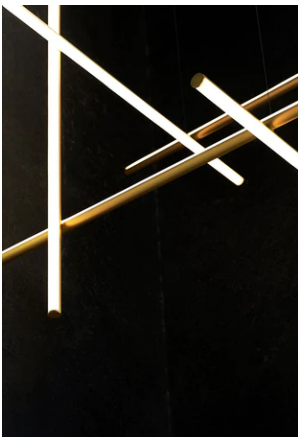

## Coordinates Module Ceiling CLIII

af Michael Anastassiades , 2020

Coordinates' is a lighting system consisting of horizontal and vertical strip lights that form illuminated grid-like structures of various complexities. The system can be easily adapted for different environments of varying scale.

In addition to the customized solutions there are a collection of standard chandeliers of pared-down configurations that can be used in any setting.

|                                 |  |
|---------------------------------|--|
| <b>Ophæng</b>                   | Loft/væg                                   |
| <b>Miljø</b>                    | Indendørs                                  |
| <b>Vægt</b>                     | 5,9 Kg                                     |
| <b>Lyskilder til rådighed</b>   | 1 x Strip Led 183W [i] 2700K 10230lm CRI90 |
| <b>Nødstilfælde</b>             | Uden                                       |
| <b>Spænding</b>                 | 48V  |
| <b>Strøm</b>                    | 170W                                       |
| <b>Batteri</b>                  | Nej  |
| <b>Strømforsyning medfølger</b> | Nej  |

**Materialer** Ekstruderet aluminium, Platinic silicone extruded opal

**Farver** ● F1886044 - Anodized Champagne