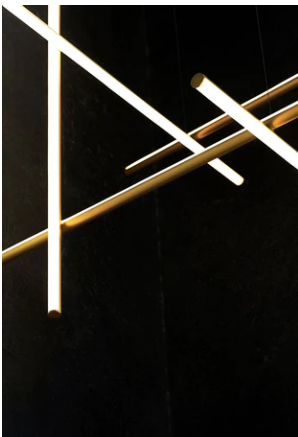

## Coordinates Ceiling 2 Long

af Michael Anastassiades , 2020

Coordinates' is a lighting system consisting of horizontal and vertical strip lights that form illuminated grid-like structures of various complexities. The system can be easily adapted for different environments of varying scale.

In addition to the customized solutions there are a collection of standard chandeliers of pared-down configurations that can be used in any setting.

<b>Ophæng</b>	Loft/væg
<b>Miljø</b>	Indendørs
<b>Vægt</b>	5,1 Kg
<b>Lyskilder til rådighed</b>	1 x Strip Led 83W [i] 2700K 4470lm CRI95
<b>Nødstilfælde</b>	Uden
<b>Lysdæmper</b>	Included 1-10 Push/Dali
<b>Spænding</b>	100-240V
<b>Strøm</b>	83W
<b>Batteri</b>	Nej
<b>Strømforsyning medfølger</b>	Nej
<b>Materialer</b>	Ekstruderet aluminium, Platinic silicone extruded opal
<b>Farver</b>	 F1866044 - Anodized Champagne