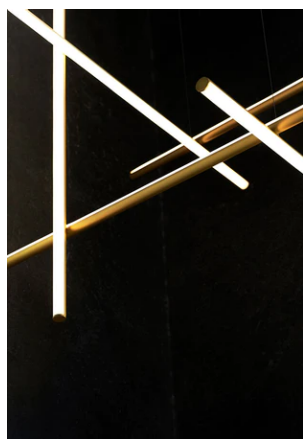

## Coordinates C2 CLIII

af Michael Anastassiades , 2020

Coordinates' is a lighting system consisting of horizontal and vertical strip lights that form illuminated grid-like structures of various complexities. The system can be easily adapted for different environments of varying scale.

In addition to the customized solutions there are a collection of standard chandeliers of pared-down configurations that can be used in any setting.

<b>Ophæng</b>	Loft/væg
<b>Miljø</b>	Indendørs
<b>Vægt</b>	2,1 Kg
<b>Lyskilder til rådighed</b>	1 x Strip Led 61W [i] 2700K 3660lm CRI95
<b>Nødstilfælde</b>	Uden
<b>Spænding</b>	48V
<b>Strøm</b>	61W
<b>Batteri</b>	Nej
<b>Strømforsyning medfølger</b>	Nej

**Materialer** Ekstruderet aluminium, Platinic silicone extruded opal

**Farver** ● F1836044 - Anodized Champagne