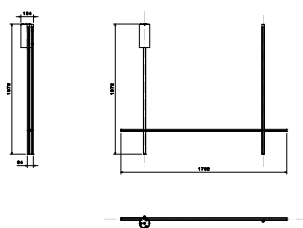

Ophæng	Loft/væg
Miljø	Indendørs
Vægt	2,1 Kg
Lyskilder til rådighed	1 x Strip Led 61W [i] 2700K 3660lm CRI95
Nødstilfælde	Uden
Spænding	48V
Strøm	61W
Batteri	Nej
Strømforsyning medfølger	Nej

Materialer Ekstruderet aluminium, Platinic silicone extruded opal

Farver ● F1836044 - Anodized Champagne