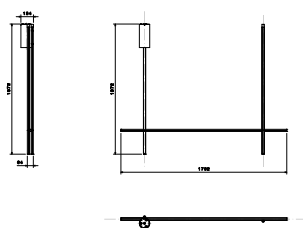

Coordinates C2

af Michael Anastassiades , 2020

Coordinates' is a lighting system consisting of horizontal and vertical strip lights that form illuminated grid-like structures of various complexities. The system can be easily adapted for different environments of varying scale.

In addition to the customized solutions there are a collection of standard chandeliers of pared-down configurations that can be used in any setting.

Ophæng	Loft/væg
Miljø	Indendørs
Vægt	4,6 Kg
Lyskilder til rådighed	1 x Strip Led 61W [i] 2700K 3660lm CRI95
Nødstilfælde	Uden
Kontakter	100-240V
Lysdæmper	Included 1-10/Push/Dali
Spænding	69W
Batteri	Nej
Strømforsyning medfølger	Nej
Materialer	Ekstruderet aluminium, Platinic silicone extruded opal