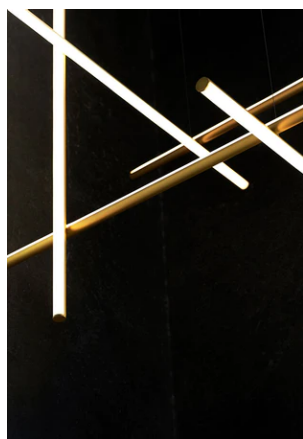

Coordinates C2

af Michael Anastassiades , 2020

Coordinates' is a lighting system consisting of horizontal and vertical strip lights that form illuminated grid-like structures of various complexities. The system can be easily adapted for different environments of varying scale.

In addition to the customized solutions there are a collection of standard chandeliers of pared-down configurations that can be used in any setting.

Ophæng	Loft/væg
Miljø	Indendørs
Vægt	4,6 Kg
Lyskilder til rådighed	1 x Strip Led 61W [i] 2700K 3660lm CRI95
Nødstilfælde	Uden
Kontakter	100-240V
Lysdæmper	Included 1-10/Push/Dali
Spænding	69W
Batteri	Nej
Strømforsyning medfølger	Nej
Materialer	Ekstruderet aluminium, Platinic silicone extruded opal