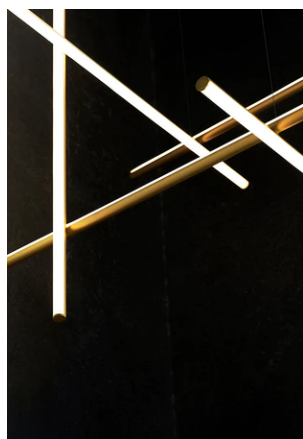

Coordinates C1 Long

af Michael Anastassiades , 2020

Coordinates' is a lighting system consisting of horizontal and vertical strip lights that form illuminated grid-like structures of various complexities. The system can be easily adapted for different environments of varying scale.

In addition to the customized solutions there are a collection of standard chandeliers of pared-down configurations that can be used in any setting.

Ophæng	Loft/væg
Miljø	Indendørs
Vægt	4,00 Kg
Lyskilder til rådighed	1 x Strip Led 52W [i] 2700K 2670lm CRI95
Nødstilfælde	Uden
Lysdæmper	Included 1-10/Push/Dali
Spænding	48V
Strøm	52W
Batteri	Nej
Strømforsyning medfølger	Nej

Materialer Ekstruderet aluminium, Platinic silicone extruded opal

Farver ● F1864044 - Anodized Champagne