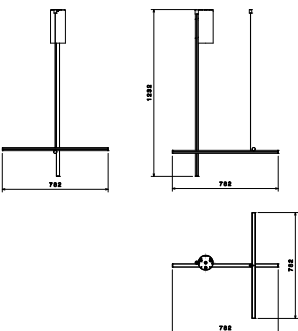

Coordinates Ceiling 1 CLIII

af Michael Anastassiades , 2020

Coordinates' is a lighting system consisting of horizontal and vertical strip lights that form illuminated grid-like structures of various complexities. The system can be easily adapted for different environments of varying scale.

In addition to the customized solutions there are a collection of standard chandeliers of pared-down configurations that can be used in any setting.

Ophæng	Loft/væg
Miljø	Indendørs
Vægt	1,3 Kg
Lyskilder til rådighed	1 x Strip Led 38W [i] 2700K 2270lm CRI95
Nødstilfælde	Uden
Kontakter	48V
Spænding	38W
Batteri	Nej
Strømforsyning medfølger	Nej