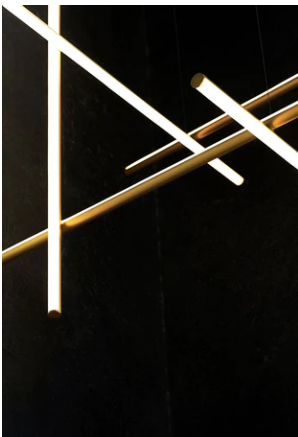

Coordinates Ceiling 1 CLIII

af Michael Anastassiades , 2020

Coordinates' is a lighting system consisting of horizontal and vertical strip lights that form illuminated grid-like structures of various complexities. The system can be easily adapted for different environments of varying scale.

In addition to the customized solutions there are a collection of standard chandeliers of pared-down configurations that can be used in any setting.

Ophæng	Loft/væg
Miljø	Indendørs
Vægt	1,3 Kg
Lyskilder til rådighed	1 x Strip Led 38W [i] 2700K 2270lm CRI95
Nødstilfælde	Uden
Kontakter	48V
Spænding	38W
Batteri	Nej
Strømforsyning medfølger	Nej

Materialer Ekstruderet aluminium, Platinic silicone extruded opal

Farver ● F1832044 - Anodized Champagne

Coordinates Ceiling 1 CLIII

of Michael Anastassiades , 2020

RF29208
HLG – 80H – 48A

RF26994
Dimmer Led