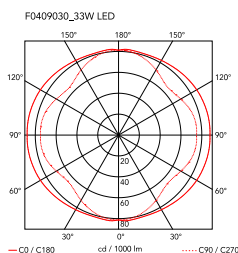

Ophæng	Hængelampe
Miljø	Indendørs
Vægt	0.7 Kg
Lyskilder til rådighed	1 x FLEX STRIP LED 34W 1657lm 2700K CRI90 [i]
Nødstilfælde	Uden
Spænding	48V
Strøm	34W
Batteri	Nej
Strømforsyning medfølger	Nej
Kabellængde	2400 mm
Materialer	Aluminium
Farver	● F0409030 - Black