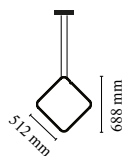

Each component can be connected to the power pack by means of an electrical and mechanical connection system designed for customisable product set-up.

Roses available with two powers: lamp with power under 70W and lamp with power under 190W. Class III roses also available for installations with remote power supply: "surface" version for installations on cement, "recessed" version for plasterboard ceilings.

Cable length 2.4m

Ophæng	Hængelampe
Miljø	Indendørs
Vægt	0.7 Kg
Lyskilder til rådighed	1 x FLEX STRIP LED 34W 1657lm 2700K CRI90 [i]
Nødstilfælde	Uden
Spænding	48V
Strøm	34W
Batteri	Nej
Strømforsyning medfølger	Nej
Kabellængde	2400 mm
Materialer	Aluminium
Farver	● F0409030 - Black