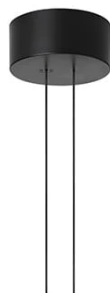

Arrangements Square Large

af Michael Anastassiades , 2018

Diffuse light suspended lighting device. Body in extruded, curved NC-machined and black powder-coated aluminium, diffuser in platinum optical silicone.

Each component can be connected to the power pack by means of an electrical and mechanical connection system designed for customisable product set-up.

Roses available with two powers: lamp with power under 70W and lamp with power under 190W. Class III roses also available for installations with remote power supply: "surface" version for installations on cement, "recessed" version for plasterboard ceilings.

Cable length 2.4m

Ophæng	Hængelampe
Miljø	Indendørs
Vægt	0.7 Kg
Lyskilder til rådighed	1 x FLEX STRIP LED 34W 1657lm 2700K CRI90 [i]
Nødstilfælde	Uden
Spænding	48V
Strøm	34W
Batteri	Nej
Strømforsyning medfølger	Nej
Kabellængde	2400 mm
Materialer	Aluminium
Farver	● F0409030 - Black

Arrangements Square Large

af Michael Anastassiades , 2018

F0415030
Big Rose-MAX190W

F0416030
Small Rose-MAX70

F0418030
Recessed Rose-MAX190W