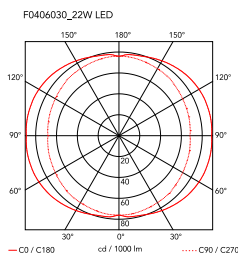

Ophæng	Hængelampe
Miljø	Indendørs
Vægt	0.5 Kg
Lyskilder til rådighed	1 x FLEX STRIP LED 21W 1068lm 2700K CRI90 [i]
Nødstilfælde	Uden
Spænding	48V
Strøm	21W
Batteri	Nej
Strømforsyning medfølger	Nej
Kabellængde	2400 mm
Materialer	Aluminium
Farver	● F0406030 - Black