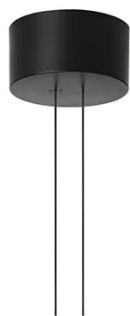

Arrangements Round Small

af Michael Anastassiades , 2018

Diffuse light suspended lighting device. Body in extruded, curved NC-machined and black powder-coated aluminium, diffuser in platinum optical silicone.

Each component can be connected to the power pack by means of an electrical and mechanical connection system designed for customisable product set-up.

Roses available with two powers: lamp with power under 70W and lamp with power under 190W. Class III roses also available for installations with remote power supply: "surface" version for installations on cement, "recessed" version for plasterboard ceilings.

Cable length 2.4m

Ophæng	Hængelampe
Miljø	Indendørs
Vægt	0.5 Kg
Lyskilder til rådighed	1 x FLEX STRIP LED 21W 1068lm 2700K CRI90 [i]
Nødstilfælde	Uden
Spænding	48V
Strøm	21W
Batteri	Nej
Strømforsyning medfølger	Nej
Kabellængde	2400 mm
Materialer	Aluminium
Farver	● F0406030 - Black

Arrangements Round Small

af Michael Anastassiades , 2018

F0415030
Big Rose-MAX190W

F0416030
Small Rose-MAX70

F0418030
Recessed Rose-MAX190W