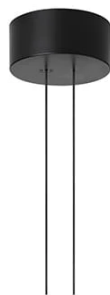

Arrangements Round Small

af Michael Anastassiades , 2018

Diffuse light suspended lighting device. Body in extruded, curved NC-machined and black powder-coated aluminium, diffuser in platinum optical silicone.

Each component can be connected to the power pack by means of an electrical and mechanical connection system designed for customisable product set-up.

Roses available with two powers: lamp with power under 70W and lamp with power under 190W. Class III roses also available for installations with remote power supply: "surface" version for installations on cement, "recessed" version for plasterboard ceilings.

Cable length 2.4m

Ophæng	Hængelampe
Miljø	Indendørs
Vægt	0.5 Kg
Lyskilder til rådighed	1 x FLEX STRIP LED 21W 1068lm 2700K CRI90 [i]
Nødstilfælde	Uden
Spænding	48V
Strøm	21W
Batteri	Nej
Strømforsyning medfølger	Nej
Kabellængde	2400 mm
Materialer	Aluminium
Farver	● F0406030 - Black

Arrangements Round Small

af Michael Anastassiades , 2018

F0415030
Big Rose-MAX190W

F0416030
Small Rose-MAX70

F0418030
Recessed Rose-MAX190W