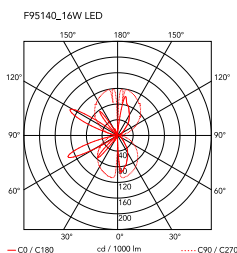

## Wirering Pink

by Formafantasma , 2018

Indirect light wall lighting device with body in calendered, extruded aluminium with galvanised or varnished finish. The special tangent cable, in coloured rubber, provides the power. The cable is fixed to the wall with ABS joints in the same finish as the ring. Dimming via switch pedal on the cable. Power supply on adapter with interchangeable plugs. Useful cable length is 2.5 metres.

<b>Mounting</b>	Wall
<b>Environment</b>	Indoor
<b>Weight</b>	(ring 0,235kg + cable 0,710kg) = 0,945 Kg
<b>Light sources available</b>	180 x LED 16W 2700K 712lm CRI90 [i] Dimmable
<b>Emergency</b>	Without
<b>Switching</b>	no
<b>Dimmer</b>	Included
<b>Voltage</b>	100-240/24V
<b>Power</b>	16W
<b>Battery</b>	No
<b>Supply included</b>	Yes

<b>Cord Length</b>	2,5m mm
<b>Materials</b>	Aluminum

<b>Colors</b>	<ul style="list-style-type: none"> <li><span style="color: pink;">○</span> F9514009 - Pink Cable/White Ring</li> <li><span style="color: grey;">○</span> F9514020 - Pink Cable/Grey Ring</li> <li><span style="color: black;">○</span> F9514030 - Pink Cable/Black Ring</li> <li><span style="color: pink;">○</span> F9514034 - Pink Cable/Pink Ring</li> <li><span style="color: gold;">○</span> F9514044 - Pink Cable/Gold Ring</li> </ul>
---------------	--