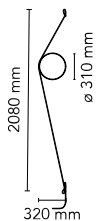

## Wirering Pink

by Formafantasma , 2018

Indirect light wall lighting device with body in calendered, extruded aluminium with galvanised or varnished finish. The special tangent cable, in coloured rubber, provides the power. The cable is fixed to the wall with ABS joints in the same finish as the ring. Dimming via switch pedal on the cable. Power supply on adapter with interchangeable plugs. Useful cable length is 2.5 metres.

<b>Mounting</b>	Wall
<b>Environment</b>	Indoor
<b>Weight</b>	(ring 0,235kg + cable 0,710kg) = 0,945 Kg
<b>Light sources available</b>	180 x LED 16W 2700K 712lm CRI90 [i] Dimmable
<b>Emergency</b>	Without
<b>Switching</b>	no
<b>Dimmer</b>	Included
<b>Voltage</b>	100-240/24V
<b>Power</b>	16W
<b>Battery</b>	No
<b>Supply included</b>	Yes

<b>Cord Length</b>	2,5m mm
<b>Materials</b>	Aluminum

<b>Colors</b>	<ul style="list-style-type: none"> <li><span style="color: pink;">○</span> F9514009 - Pink Cable/White Ring</li> <li><span style="color: grey;">○</span> F9514020 - Pink Cable/Grey Ring</li> <li><span style="color: black;">○</span> F9514030 - Pink Cable/Black Ring</li> <li><span style="color: pink;">○</span> F9514034 - Pink Cable/Pink Ring</li> <li><span style="color: gold;">○</span> F9514044 - Pink Cable/Gold Ring</li> </ul>
---------------	--