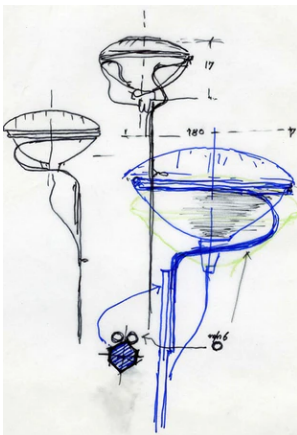

## Toio Limited Edition Matt Black

by Achille & Pier Giacomo Castiglioni , 1962

The special edition is characterised by the special matt black embossed finish of the steel base, the third unmistakable element of the lamp, which houses the visible transformer, exceptionally painted in black colour, too. It is also equipped with a new Led reflector, designed especially, which replaces the original headlight, faithfully respecting its shape. Its light intensity can be adjusted thanks to the integrated dimmer on the cable.

Each piece of the Limited Edition is guaranteed by a holographic label that certifies the serial number and therefore its absolute unique nature. Toio Limited Edition Matt Black is an unmissable opportunity for collectors and lovers of the timeless style of the Castiglioni brothers.