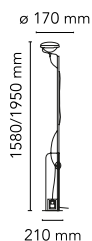

Mounting	Floor
Environment	Indoor
Weight	8.2 Kg
Light sources available	1 x LED 23W Pro-Par56 GX16d 1600lm 3000K [e] cod. RF27690 dimmerabile
Emergency	Without
Switching	On the cable there is the electronic dimmer which allows the regulation of light brightness with a dial.
Voltage	220-240V
Power	23W
Battery	No
Supply included	Yes
Cord Length	2470 mm
Materials	Steel
Colors	● F7610030 - Black