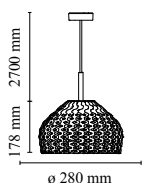

Tatou Suspension 1

by Patricia Urquiola , 2012

Diffused light suspended lamp. External diffuser in Polycarbonate. Internal diffuser in injection printed opal polycarbonate.

Mounting	Pendant
Environment	Indoor
Weight	1.20 Kg
Light sources available	1 x LED 8W E27 740lm 2700K [e] cod. RF25323 Dimmable 1 x LED 8W E27 740lm 3000K [e] cod. RF25317 Dimmable
Emergency	Without
Voltage	220-250V
Power	MAX 70W
Battery	No
Supply included	Yes
Cord Length	2700 mm
Materials	Polycarbonate
Colors	<ul style="list-style-type: none"> ● F7762030 - Black ● F7762048 - Ochre-Grey ● F7762009 - White