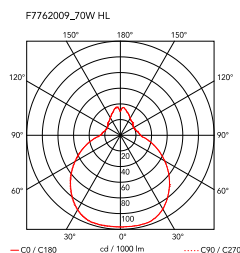

Tatou Suspension 1

by Patricia Urquiola , 2012

Diffused light suspended lamp. External diffuser in Polycarbonate. Internal diffuser in injection printed opal polycarbonate.

Mounting	Pendant
Environment	Indoor
Weight	1.20 Kg
Light sources available	1 x LED 8W E27 740lm 2700K [e] cod. RF25323 Dimmable 1 x LED 8W E27 740lm 3000K [e] cod. RF25317 Dimmable
Emergency	Without
Voltage	220-250V
Power	MAX 70W
Battery	No
Supply included	Yes
Cord Length	2700 mm
Materials	Polycarbonate
Colors	<ul style="list-style-type: none"> ● F7762030 - Black ● F7762048 - Ochre-Grey ● F7762009 - White