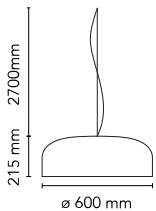

Smithfield Suspension Pro dimmable DALI

by Jasper Morrison , 2009

Suspension lamp with direct light. Aluminium body. Available in gloss black, white, matt black, green, red or MUD. Injection-moulded opalescent methacrylate diffuser. Steel ceiling attachment with steel suspension cable , 5 pole electric cable in PTFE double insulation, working length 2700 mm. Control DALI dimmable.

Cord Length	2700 mm
Materials	Aluminum, Methacrylate

Colors	<ul style="list-style-type: none"> ● F1369035 Dali - Red ● F1369039 Dali - Green ● F1369031 Dali - Matt Black ● F1369030 - Black ● F1369009 - White ● F1369021 - Mud
---------------	---