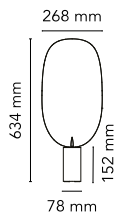

Serena

by Patricia Urquiola , 2015

Adjustable table lamp providing indirect and reflected light. Extruded aluminium heatsink, photoengraved black PC cut-off, photoengraved optical PMMA diffuser. Reflector in sheared and folded pre-anodized aluminium. Power cord length 200 cm, with dimmer switch that provides ON-OFF functions and 10-100% light adjustment. Plug-in power supply with interchangeable plugs

Mounting	Table
Environment	Indoor
Weight	1,25 Kg
Light sources available	1 x LED 13W 643lm 2700K CRI 90 [i] Dimmable
Emergency	Without
Dimmer	Included
Voltage	100-240/24V
Power	15W
Battery	No
Supply included	Yes