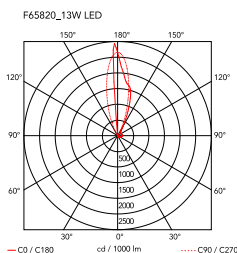

Serena

by Patricia Urquiola , 2015

Adjustable table lamp providing indirect and reflected light. Extruded aluminium heatsink, photoengraved black PC cut-off, photoengraved optical PMMA diffuser. Reflector in sheared and folded pre-anodized aluminium. Power cord length 200 cm, with dimmer switch that provides ON-OFF functions and 10-100% light adjustment. Plug-in power supply with interchangeable plugs

Mounting	Table
Environment	Indoor
Weight	1,25 Kg
Light sources available	1 x LED 13W 643lm 2700K CRI 90 [i] Dimmable
Emergency	Without
Dimmer	Included
Voltage	100-240/24V
Power	15W
Battery	No
Supply included	Yes