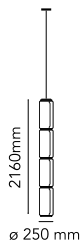

Noctambule Suspension 4 High Cylinder

by Konstantin Grcic , 2019

Hanging lamps consisting of interconnecting glass modules reaching a length of 3,2 mt. (126.77") with 4 mt. (157.48") suspended power cable. Cylindrical and semi-spherical transparent blown glass structure, suspended die cast aluminium ring connector, hydroformed steel internal lateral arm and injection moulded optical opal silicone outer ring diffusers. The power supply unit within the ceiling rose can be used as a dimmer to adjust the light intensity by 10% to 100% in either direction by means of the 0-10/1-10V, PUSH, DALI control.

Mounting	Pendant
Environment	Indoor
Weight	20,7 Kg
Light sources available	5 x Strip Led x 9W 2700K 1500lm CRI90
Emergency	Without
Switching	Yes
Dimmer	Included
Voltage	100-240V
Power	45W
Battery	No
Supply included	Yes
Cord Length	4000 mm
Materials	Blown crystal, Die-cast aluminum
Colors	● F0280000 - Black
Certificate	