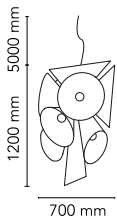

Nebula

by Joris Laarman , 2007

Suspension luminaire providing diffused lighting. Central body in die-cast aluminum and 10 blown glass cones of different sizes. Bayonet-type coupling system of the cones for easy cleaning. Die-cast aluminum ceiling attachment with spherical automatic wire clamp. Polycarbonate rose.

| | |
|--------------------------------|--|
| Mounting | Pendant |
| Environment | Indoor |
| Weight | 38 Kg |
| Light sources available | 3 x RF28782 LED 10W E27 2700K A70 [e] 965lm Dimmable 3 x RF29186 LED 10W E27 3000K A70 [e] 965lm Dimmable 1 x LED 8W E27 525lm 2700K [e] cod. RF25570 DIMMER |
| Emergency | Without |
| Voltage | 220-250V |
| Power | 8x MAX 70W + 4x MAX 70W |
| Battery | No |
| Supply included | Yes |
| Cord Length | 5000 mm |
| Materials | Aluminum, Glass |
| Colors | ● F4550009 - White |