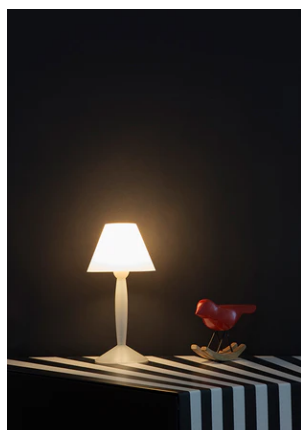

## Miss Sissi

by Philippe Starck , 1991

Table lamp providing direct and diffused light. Injection-molded colored polycarbonate lamp body, diffuser and diffuser support.

<b>Mounting</b>	Table
<b>Environment</b>	Indoor
<b>Weight</b>	1.5 Kg
<b>Light sources available</b>	1 x LED 2,7W E14 150lm 2700K [e] cod. RF25316 Dimmable
<b>Emergency</b>	Without
<b>Switching</b>	ON/OFF switch on cord
<b>Voltage</b>	220-250V
<b>Power</b>	MAX 60W
<b>Battery</b>	No
<b>Supply included</b>	Yes
<b>Cord Length</b>	1230 mm
<b>Materials</b>	Polycarbonate
<b>Colors</b>	 F6250009 - White
<b>Certificate</b>	