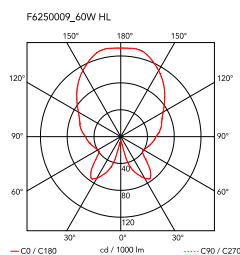

## Miss Sissi

by Philippe Starck , 1991

Table lamp providing direct and diffused light. Injection-molded colored polycarbonate lamp body, diffuser and diffuser support.

<b>Mounting</b>	Table
<b>Environment</b>	Indoor
<b>Weight</b>	1.5 Kg
<b>Light sources available</b>	1 x LED 2,7W E14 150lm 2700K [e] cod. RF25316 Dimmable
<b>Emergency</b>	Without
<b>Switching</b>	ON/OFF switch on cord
<b>Voltage</b>	220-250V
<b>Power</b>	MAX 60W
<b>Battery</b>	No
<b>Supply included</b>	Yes
<b>Cord Length</b>	1230 mm
<b>Materials</b>	Polycarbonate
<b>Colors</b>	 F6250009 - White
<b>Certificate</b>	