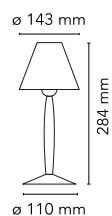

## Miss Sissi

by Philippe Starck , 1991

Table lamp providing direct and diffused light. Injection-molded colored polycarbonate lamp body, diffuser and diffuser support.

<b>Mounting</b>	Table
<b>Environment</b>	Indoor
<b>Weight</b>	1.5 Kg
<b>Light sources available</b>	1 x LED 2,7W E14 150lm 2700K [e] cod. RF25316 Dimmable
<b>Emergency</b>	Without
<b>Switching</b>	ON/OFF switch on cord
<b>Voltage</b>	220-250V
<b>Power</b>	MAX 60W
<b>Battery</b>	No
<b>Supply included</b>	Yes
<b>Cord Length</b>	1230 mm
<b>Materials</b>	Polycarbonate
<b>Colors</b>	 F6250009 - White
<b>Certificate</b>	