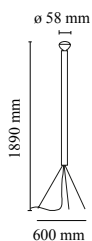

Luminator

by Achille & Pier Giacomo Castiglioni , 1954

Floor lamp providing indirect light. Bulb with reflector. Iron stem with vitrified enamel finish. Painted galvanized metal legs.

Mounting	Floor
Environment	Indoor
Weight	4.1 Kg
Light sources available	1 x RF28664 LED 12W E27 1000lm 2700K CRI80 [e] Dimmable 1 x LED E27 8W 2700K 660lm [e] cod.RF26277 - DIMM.
Emergency	Without
Switching	Foot switch on cord
Voltage	220-250V
Power	MAX 205W
Battery	No
Supply included	Yes
Cord Length	2800 mm
Materials	Metal
Colors	● F3770033 - Anthracite