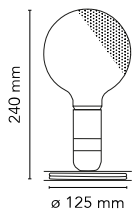

Lampadina

by Achille Castiglioni , 1972

Table lamp providing direct, diffused light. Anodized aluminum base serves to contain excess power cord. Bakelite lamp-holder, painted to match the switch in the orange and black colors. Clear globe lamp is partially sandblasted to diffuse the light.

Mounting	Table
Environment	Indoor
Weight	0.3 Kg
Light sources available	1 x LED E27 2W 2700K 200lm Global Sab. - RF24054- NO DIMM.
Emergency	Without
Switching	ON/OFF oscillating switch inside the lamp-holder, that can be activated from the outside
Voltage	230V
Power	MAX 5W
Battery	No
Supply included	Yes
Cord Length	2300 mm
Materials	Aluminum
Colors	<ul style="list-style-type: none"> ● F3299009 - White ● F3299039 - Green ● F3299074 - Turquoise ● F3299042 - Violet ● F3300000 - Black ● F3299075 - Orange