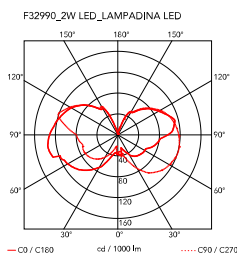

Lampadina

by Achille Castiglioni , 1972

Table lamp providing direct, diffused light. Anodized aluminum base serves to contain excess power cord. Bakelite lamp-holder, painted to match the switch in the orange and black colors. Clear globe lamp is partially sandblasted to diffuse the light.

Mounting	Table
Environment	Indoor
Weight	0.3 Kg
Light sources available	1 x LED E27 2W 2700K 200lm Global Sab. - RF24054- NO DIMM.
Emergency	Without
Switching	ON/OFF oscillating switch inside the lamp-holder, that can be activated from the outside
Voltage	230V
Power	MAX 5W
Battery	No
Supply included	Yes
Cord Length	2300 mm
Materials	Aluminum
Colors	<ul style="list-style-type: none"> ● F3299009 - White ● F3299039 - Green ● F3299074 - Turquoise ● F3299042 - Violet ● F3300000 - Black ● F3299075 - Orange