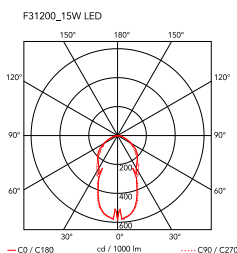

Mounting	Floor
Environment	Indoor
Weight	0.8 Kg
Light sources available	196 x TOP LED 15W 665lm 3500K CRI 85 [i]
Emergency	Without
Dimmer	Included
Voltage	100-240/24V
Power	15W
Battery	No
Supply included	No