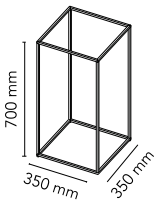

Ipnos Outdoor

by Nicoletta Rossi and Guido Bianchi , 2014

Floor lamp providing diffused light. Extruded aluminium frame 10x10x1 gratiné and anodized in various finishes. Led on the top edges incorporated in the extrusions and protected by transparent PC diffusers. Driver on plug, dimmable switch on chord.

Mounting	Floor
Environment	Indoor
Weight	0.8 Kg
Light sources available	196 x TOP LED 15W 665lm 3500K CRI 85 [i]
Emergency	Without
Dimmer	Included
Voltage	100-240/24V
Power	15W
Battery	No
Supply included	No

It's a transparent methacrylate diffuser, designed to be placed on the top of the fitting with the possibility to bear up to 5 kg. The Top Plate is adaptable for Ipnos both indoor and outdoor version.