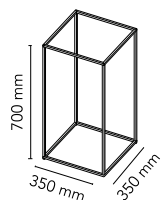

Ipnos

by Nicoletta Rossi and Guido Bianchi , 2014

Floor lamp providing diffused light. Extruded aluminium frame 10x10x1 gratiné and anodized in various finishes. Led on the top edges incorporated in the extrusions and protected by transparent PC diffusers. Driver on plug, dimmable switch on chord.

Mounting	Floor
Environment	Indoor
Weight	0.8 Kg
Light sources available	196 x TOP LED 15W 665lm 2700K CRI 85 [i]
Emergency	Without
Voltage	100-240/24V
Power	15W
Battery	No
Supply included	No

Materials Aluminum, Polycarbonate