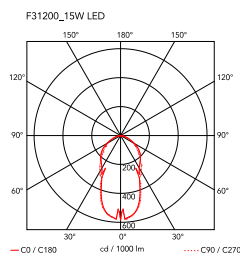

Mounting	Floor
Environment	Indoor
Weight	0.8 Kg
Light sources available	196 x TOP LED 15W 665lm 2700K CRI 85 [i]
Emergency	Without
Voltage	100-240/24V
Power	15W
Battery	No
Supply included	No

Materials Aluminum, Polycarbonate