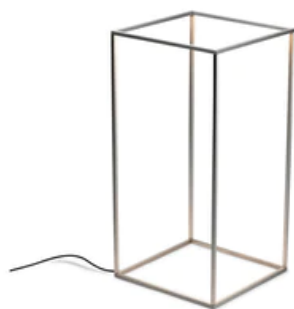

Ipnos

by Nicoletta Rossi and Guido Bianchi , 2014

Floor lamp providing diffused light. Extruded aluminium frame 10x10x1 gratiné and anodized in various finishes. Led on the top edges incorporated in the extrusions and protected by transparent PC diffusers. Driver on plug, dimmable switch on chord.

Mounting	Floor
Environment	Indoor
Weight	0.8 Kg
Light sources available	196 x TOP LED 15W 665lm 2700K CRI 85 [i]
Emergency	Without
Voltage	100-240/24V
Power	15W
Battery	No
Supply included	No

Materials Aluminum, Polycarbonate

Colors

- F3120030 - Anodized Black
- F3120054 - Anodized Aluminium
- F3120046 - Anodized Bronze

Ipnos

by Nicoletta Rossi and Guido Bianchi , 2014

F3125000

Ipnos Top Plate

It's a transparent methacrylate diffuser, designed to be placed on the top of the fitting with the possibility to bear up to 5 kg. The Top Plate is adaptable for Ipnos both indoor and outdoor version.