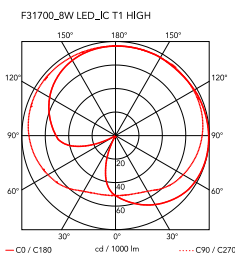

IC Lights Table 1 High

by Michael Anastassiades , 2014

Table lamp providing diffused light. Frame in brass, brushed and transparent varnished or chrome steel, and black. Blown glass opal diffuser. Dimmer on the power chord.

— C0 / C180 cd / 1000 lm C90 / C270

Mounting	Table
Environment	Indoor
Weight	1.7 Kg
Light sources available	1 x RF26260 LED 10W E14 900lm 3000K [e] Dimmable 1 x RF26261 LED 10W E14 800lm 2700K [e] Dimmable 1 x RF30264 LED 8W E14 900lm 3000K [e] Dimmable 1 x RF30263 LED 8W E14 900lm 2700K [e] Dimmable