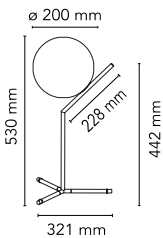

IC Lights Table 1 High

by Michael Anastassiades , 2014

Table lamp providing diffused light. Frame in brass, brushed and transparent varnished or chrome steel, and black. Blown glass opal diffuser. Dimmer on the power chord.

— C0 / C180 cd / 1000 lm C90 / C270

Mounting	Table
Environment	Indoor
Weight	1.7 Kg
Light sources available	1 x RF26260 LED 10W E14 900lm 3000K [e] Dimmable 1 x RF26261 LED 10W E14 800lm 2700K [e] Dimmable 1 x RF30264 LED 8W E14 900lm 3000K [e] Dimmable 1 x RF30263 LED 8W E14 900lm 2700K [e] Dimmable