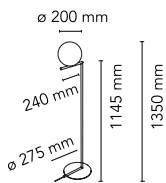

IC Lights Floor 1

by Michael Anastassiades , 2014

Floor lamp providing diffused light. Frame in brass, brushed and transparent varnished or chrome steel. Blown glass opal diffuser. Dimmer on the power chord.

Mounting	Floor
Environment	Indoor
Weight	5.0 Kg
Light sources available	1 x RF26261 LED 10W E14 800lm 2700K [e] Dimmable 1 x RF26260 LED 10W E14 900lm 3000K [e] Dimmable 1 x RF30263 LED 8W E14 900lm 2700K [e] Dimmable 1 x RF30264 LED 8W E14 900lm 3000K [e] Dimmable