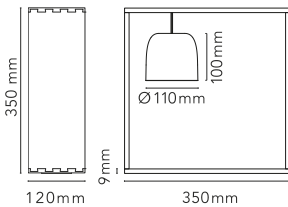

Gaku Wire

by Nendo , 2018

Lighting unit composed of lamp body/structure in solid ash with natural or black stain finish. Light fitting in white or black polycarbonate, diffuser in opalescent photo-etched injection-moulded polycarbonate. Push-button dimmer switch on the power cord, with two levels of brightness. Corded power supply (with USB outlet and interchangeable plugs). Usable power cord length: 140cm.

| | |
|--------------------------------|--|
| Mounting | Table |
| Environment | Indoor |
| Weight | 2,4 Kg |
| Light sources available | LED ARRAY 5,5W 2700K 100lm CRI90 Dimmable |
| Emergency | Without |
| Dimmer | Included |
| Voltage | 100-240/24V |
| Power | 5,5W |
| Battery | Yes |
| Supply included | Yes |

| | |
|--------------------|---------------------|
| Cord Length | 140 cm mm |
| Materials | Wood, Polycarbonate |

| | |
|---------------|--------------------|
| Colors | ● F2521030 - Black |
| | ● F2521009 - White |