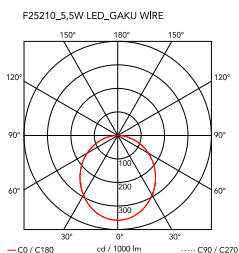

Gaku Wire

by Nendo , 2018

Lighting unit composed of lamp body/structure in solid ash with natural or black stain finish. Light fitting in white or black polycarbonate, diffuser in opalescent photo-etched injection-moulded polycarbonate. Push-button dimmer switch on the power cord, with two levels of brightness. Corded power supply (with USB outlet and interchangeable plugs). Usable power cord length: 140cm.

| | |
|--------------------|---------------------|
| Cord Length | 140 cm mm |
| Materials | Wood, Polycarbonate |

| | |
|---------------|--------------------|
| Colors | ● F2521030 - Black |
| | ● F2521009 - White |