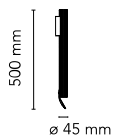

## Flauta H500 Spiga

by Patricia Urquiola , 2020

Collection of wall-mounted light fittings with dual light emission, available in various lengths. The units are characterised by the surface etching in two refined variations: Flauta Riga, with vertical lines, and Fluta Spiga, characterized by an elegant and sophisticated angular pattern. Rounding out the device is a deflector accessory painted to match the finish of the lamp body. It can be installed as desired on the upper or lower head to create a decorative effect with reflected light. The structure is made of aluminium treated with a chemical conversion process for effective resistance to atmospheric agents. The powder coating of the body is available in various finishes according to the QUALICOAT standard. LED light source included. Integrated 220–240 V electrical power with DALI dimmer. Comes with deflector for optional installation on the upper or lower head. LED light source included. Integrated 220–240 V electrical power with DALI dimmer. Comes with deflector for optional installation on the upper or lower head.