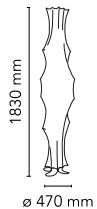

Fantasma Piccolo

by Tobia Scarpa , 1961

Floor lamp providing diffused light. White powder coated internal steel structure sprayed with a unique "cocoon" resin to create the diffuser which is then protected by a transparent sprayed on finish. On the cable there is the electronic dimmer which allows the regulation of light brightness.

| | |
|--------------------------------|--|
| Mounting | Floor |
| Environment | Indoor |
| Weight | 10 Kg |
| Light sources available | 3 x RF28782 LED 10W E27 2700K A70 [e] 965lm Dimmable 3 x RF29186 LED 10W E27 3000K A70 [e] 965lm Dimmable |
| Emergency | Without |
| Switching | On the cable there is the electronic dimmer which allows the regulation of light brightness with a dial. |
| Dimmer | Included |
| Voltage | 220-240V |
| Power | 3x MAX 60W |
| Battery | No |
| Supply included | Yes |
| Materials | Cocoon, Steel |
| Colors |  F2101009 - Cocoon |