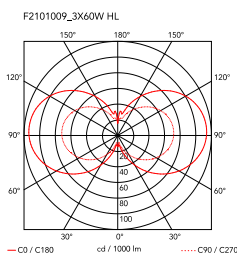

Mounting	Floor
Environment	Indoor
Weight	10 Kg
Light sources available	3 x RF28782 LED 10W E27 2700K A70 [e] 965lm Dimmable 3 x RF29186 LED 10W E27 3000K A70 [e] 965lm Dimmable
Emergency	Without
Switching	On the cable there is the electronic dimmer which allows the regulation of light brightness with a dial.
Dimmer	Included
Voltage	220-240V
Power	3x MAX 60W
Battery	No
Supply included	Yes
Materials	Cocoon, Steel
Colors	● F2101009 - Cocoon