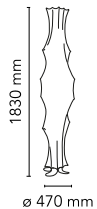

Fantasma Piccolo

by Tobia Scarpa , 1961

Floor lamp providing diffused light. White powder coated internal steel structure sprayed with a unique "cocoon" resin to create the diffuser which is then protected by a transparent sprayed on finish. On the cable there is the electronic dimmer which allows the regulation of light brightness.

Mounting	Floor
Environment	Indoor
Weight	10 Kg
Light sources available	3 x RF28782 LED 10W E27 2700K A70 [e] 965lm Dimmable 3 x RF29186 LED 10W E27 3000K A70 [e] 965lm Dimmable
Emergency	Without
Switching	On the cable there is the electronic dimmer which allows the regulation of light brightness with a dial.
Dimmer	Included
Voltage	220-240V
Power	3x MAX 60W
Battery	No
Supply included	Yes
Materials	Cocoon, Steel
Colors	● F2101009 - Cocoon