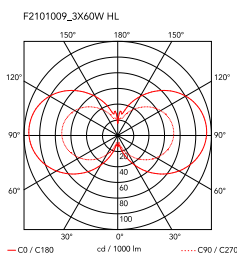

| | |
|--------------------------------|--|
| Mounting | Floor |
| Environment | Indoor |
| Weight | 10 Kg |
| Light sources available | 3 x RF28782 LED 10W E27 2700K A70 [e] 965lm Dimmable 3 x RF29186 LED 10W E27 3000K A70 [e] 965lm Dimmable |
| Emergency | Without |
| Switching | On the cable there is the electronic dimmer which allows the regulation of light brightness with a dial. |
| Dimmer | Included |
| Voltage | 220-240V |
| Power | 3x MAX 60W |
| Battery | No |
| Supply included | Yes |
| Materials | Cocoon, Steel |
| Colors |  F2101009 - Cocoon |