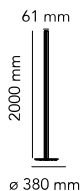

Coordinates Floor

by Michael Anastassiades , 2020

Coordinates Floor is a floor lamp with diffuse light composed of two vertical poles that can be oriented during installation, attached to a base with an anodized aluminium cover. Each element is made of extruded anodized aluminium with a champagne finish and a diffuser in platinum optical silicone with an integrated LED strip (CRI 95). Usable power cable length 260 cm with pedal dimmer switch for ON/OFF and adjustable brightness 10–100%. Power supply attached to interchangeable plug.

Mounting	Pendant
Environment	Indoor
Weight	11,8 Kg
Light sources available	1 x Strip Led 61W [i] 2700K 3240lm CRI95
Emergency	Without
Dimmer	Included
Voltage	100-240/48V
Power	61W
Battery	No
Supply included	No