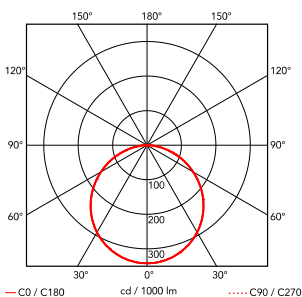

F15300_20W_LED_CAPTAIN_FLINT