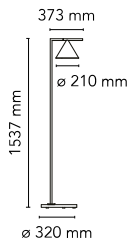

Captain Flint

by Michael Anastassiades , 2015

Floor lamp providing adjustable direct light. Painted steel or brushed brass, stem and metal spinning cone. Opal photoengraved PC diffuser by injection molding. White Carrara or Black Marquina marble base. Power cord length 260 cm, with foot dimmer switch that provide ON-OFF functions and 10-100% light adjustment. Plug-in power supply with interchangeable plugs

F15300_20W_LED_CAPTAIN_FLINT

Mounting	Floor
Environment	Indoor
Weight	9 Kg
Light sources available	1 x COB LED 20W 557lm 2700K CRI93 [i] Dimmable
Emergency	Without
Dimmer	Included
Voltage	100-240/48V
Power	20W
Battery	No
Supply included	No
Cord Length	2600 mm
Materials	Aluminum, Brass, Marble, Polycarbonate, Steel
Colors	<ul style="list-style-type: none"> F1530059 - Brushed brass/white marble F1530030 - Anthracite/Black Marble