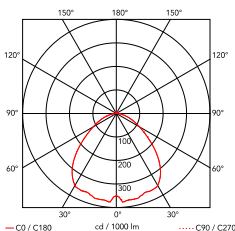

F10320 + F1033000_13W