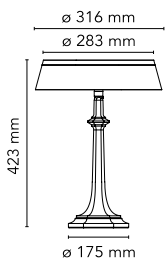

## Bon Jour Versailles

by Philippe Starck , 2017

Table lamp providing diffuse light. Injection molded polymethylmethacrylate clear transparent base and diffuser. Electroplated/painted top cover in ABS. Edge Lighting technology light source. Power cord length 200 cm, with dimmer switch that provide ON-OFF functions and 10-100 % light adjustment. Plug-in power supply with interchangeable plugs.

F10320 + F1033000\_13W

<b>Mounting</b>	Table
<b>Environment</b>	Indoor
<b>Weight</b>	1,54 Kg
<b>Light sources available</b>	1 x EDGE LIGHTING 13W 811lm 2700K CRI90 [i] Dimmable
<b>Emergency</b>	Without
<b>Dimmer</b>	Included
<b>Voltage</b>	100-240/24V
<b>Power</b>	13W
<b>Battery</b>	No
<b>Supply included</b>	No
<b>Colors</b>	<ul style="list-style-type: none"> <li><span style="display: inline-block; width: 10px; height: 10px; background-color: #ccc; border-radius: 50%; margin-right: 5px;"></span> F1041057 - Chrome</li> <li><span style="display: inline-block; width: 10px; height: 10px; background-color: #800000; border-radius: 50%; margin-right: 5px;"></span> F1041015 - Copper</li> </ul>