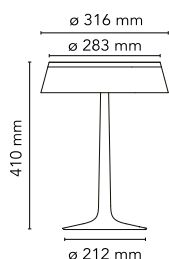

## Bon Jour

by Philippe Starck , 2015

Table lamp providing diffuse light. Injection moulded PMMA clear transparent base and diffuser. Edge Lighting technology light source. Power cord length 200 cm, with dimmer switch that provide ON-OFF functions and 10-100% light adjustment. Plug-in power supply with interchangeable plugs.

<b>Mounting</b>	Table
<b>Environment</b>	Indoor
<b>Weight</b>	2,0 Kg
<b>Light sources available</b>	1 x EDGE LIGHTING 13W 884lm 2700K CRI90 [i] Dimmable
<b>Emergency</b>	Without
<b>Dimmer</b>	Included
<b>Voltage</b>	100-240/24V
<b>Power</b>	13W
<b>Battery</b>	No
<b>Supply included</b>	No