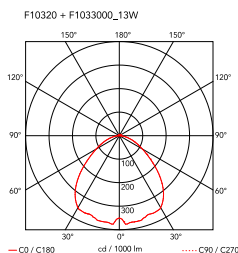

Colors	○ F1032009 - White ● F1032046 - Matt Chrome ○ F1032057 - Chrome ● F1032015 - Copper