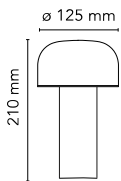

Bellhop Table

by Edward Barber & Jay Osgerby , 2018

Rechargeable direct light table lighting device. Base and dome in coloured PC. Diffuser in Opaline injection moulded photo-engraved PC. 24-hours' autonomy, charging via Micro-USB-C. Push-button switch positioned on the base provides the 4-step dimmer function. Battery status indicator positioned under the base. USB-C charging cable included, useful length 120cm. USB battery charging on plug with interchangeable plugs.

Mounting	Table
Environment	Indoor
Weight	0,730 Kg
Light sources available	84 x LED 2,5W 109lm 2700K CRI90 [i]
Emergency	Without
Voltage	100-240/5V
Power	2,5W
Battery	Yes
Supply included	Yes

Materials Polycarbonate