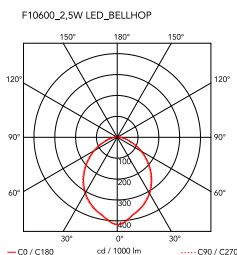

Bellhop Table

by Edward Barber & Jay Osgerby , 2018

Rechargeable direct light table lighting device. Base and dome in coloured PC. Diffuser in Opaline injection moulded photo-engraved PC. 24-hours' autonomy, charging via Micro-USB-C. Push-button switch positioned on the base provides the 4-step dimmer function. Battery status indicator positioned under the base. USB-C charging cable included, useful length 120cm. USB battery charging on plug with interchangeable plugs.