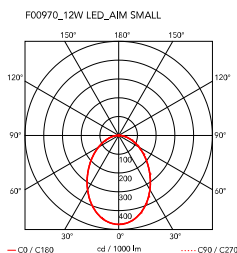

Aim Small cable-plug

by Ronan & Erwan Bouroullec , 2014

Suspended light fitting. Body in varnished aluminium sheet, shade in photo-etched optical polycarbonate. Internal reflector in photo-etched PC. Directionable body. Powered directly from mains. The cable has a useful length of 9 metres and thus the lamp can be suspended 3 metres from the ceiling. Wall plug version and dimmer/switch on cable.