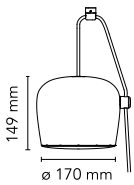

Aim Small cable-plug

by Ronan & Erwan Bouroullec , 2014

Suspended light fitting. Body in varnished aluminium sheet, shade in photo-etched optical polycarbonate. Internal reflector in photo-etched PC. Directionable body. Powered directly from mains. The cable has a useful length of 9 metres and thus the lamp can be suspended 3 metres from the ceiling. Wall plug version and dimmer/switch on cable.

Cord Length 9000/3000 mm

Materials Aluminum, Polycarbonate

- Colors**
- F0097039 - Ivy anodized
 - F0097023 - Blue steel anodized
 - F0097054 - Light silver anodized
 - F0097009 - White
 - F0097030 - Black