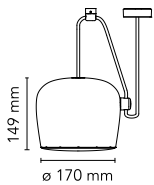

Aim Small

by Ronan & Erwan Bouroullec , 2014

Suspended light fitting. Body in varnished aluminium sheet, shade in photo-etched optical polycarbonate. Internal reflector in photo-etched PC. Directionable body. Powered directly from mains. The LED can be dimmed with a «Triac for Led» dimmer approved by Flos. Flos does not respond in case of wrong electrical connection system installations. The cable has a useful length of 9 metres and thus the lamp can be suspended 3 metres from the ceiling. Multiple rose with capacity to connect up to 5 Aim Small also available.

Mounting	Pendant
Environment	Indoor
Weight	1.9 (x1 AIM SMALL) Kg
Light sources available	1 x Multichip LED 12W 725lm 2700K CRI90 [i]
Emergency	Without
Voltage	220-240V
Power	12W
Battery	No
Supply included	Yes

Cord Length	9000/3000 mm
Materials	Aluminum, Polycarbonate

Colors	<ul style="list-style-type: none"> F0095023 - Blue steel anodized F0095039 - Ivy anodized F0095054 - Light silver anodized F0095009 - White F0095030 - Black
---------------	---