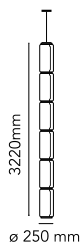

## Noctambule Suspension 6 High Cylinder

by Konstantin Grcic , 2019

Hanging lamps consisting of interconnecting glass modules reaching a length of 3,2 mt. (126.77") with 4 mt. (157.48") suspended power cable. Cylindrical and semi-spherical transparent blown glass structure, suspended die cast aluminium ring connector, hydroformed steel internal lateral arm and injection moulded optical opal silicone outer ring diffusers. The power supply unit within the ceiling rose can be used as a dimmer to adjust the light intensity by 10% to 100% in either direction by means of the 0-10/1-10V, PUSH, DALI control.

<b>Mounting</b>	Pendant
<b>Environment</b>	Indoor
<b>Weight</b>	29,7 Kg
<b>Light sources available</b>	7 x Strip Led x 9W 2700K 2096lm CRI90
<b>Emergency</b>	Without
<b>Switching</b>	Yes
<b>Dimmer</b>	Included
<b>Voltage</b>	100-240V
<b>Power</b>	63W
<b>Battery</b>	No
<b>Supply included</b>	Yes
<b>Cord Length</b>	4000 mm
<b>Materials</b>	Blown crystal, Die-cast aluminum
<b>Colors</b>	● F0282000 - Black
<b>Certificate</b>	