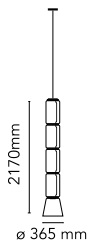

Noctambule Suspension 4 Low Cylinder and Cone

by Konstantin Grcic , 2019

Hanging lamps consisting of interconnecting glass modules reaching a length of 3,2 mt. (126.77") with 4 mt. (157.48") suspended power cable. Cylindrical and semi-spherical transparent blown glass structure, suspended die cast aluminium ring connector, hydroformed steel internal lateral arm and injection moulded optical opal silicone outer ring diffusers. The power supply unit within the ceiling rose can be used as a dimmer to adjust the light intensity by 10% to 100% in either direction by means of the 0-10/1-10V, PUSH, DALI control.

Mounting	Pendant
Environment	Indoor
Weight	22,7 Kg
Light sources available	5 x Strip Led 9W + 1 Cob Led 18W 2700K 1831lm CRI90
Emergency	Without
Switching	Yes
Dimmer	Included
Voltage	100-240V
Power	63W
Battery	No
Supply included	Yes
Cord Length	4000 mm
Materials	Blown crystal, Die-cast aluminum
Colors	● F0272000 - Black
Certificate	CE IP20