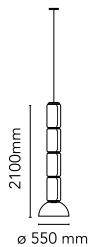

Noctambule Suspension 4 Low Cylinder and Bowl

by Konstantin Grcic , 2019

Hanging lamps consisting of interconnecting glass modules reaching a length of 3,2 mt. (126.77") with 4 mt. (157.48") suspended power cable. Cylindrical and semi-spherical transparent blown glass structure, suspended die cast aluminium ring connector, hydroformed steel internal lateral arm and injection moulded optical opal silicone outer ring diffusers. The power supply unit within the ceiling rose can be used as a dimmer to adjust the light intensity by 10% to 100% in either direction by means of the 0-10/1-10V, PUSH, DALI control.

Mounting	Pendant
Environment	Indoor
Weight	23,7 Kg
Light sources available	5 x Strip Led 9W + 1 Cob Led 18W 2700K 1865lm CRI90
Emergency	Without
Switching	Yes
Dimmer	Included
Voltage	100-240V
Power	63W
Battery	No
Supply included	Yes
Cord Length	4000 mm
Materials	Blown crystal, Die-cast aluminum
Colors	● F0275000 - Black