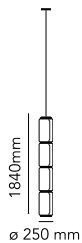

Noctambule Suspension 4 Low Cylinder

by Konstantin Grcic , 2019

Hanging lamps consisting of interconnecting glass modules reaching a length of 3,2 mt. (126.77") with 4 mt. (157.48") suspended power cable. Cylindrical and semi-spherical transparent blown glass structure, suspended die cast aluminium ring connector, hydroformed steel internal lateral arm and injection moulded optical opal silicone outer ring diffusers. The power supply unit within the ceiling rose can be used as a dimmer to adjust the light intensity by 10% to 100% in either direction by means of the 0-10/1-10V, PUSH, DALI control.

Mounting	Pendant
Environment	Indoor
Weight	18,7 Kg
Light sources available	5 x Strip Led x 9W 2700K 1452lm CRI90
Emergency	Without
Switching	Yes
Dimmer	Included
Voltage	100-240V
Power	45W
Battery	No
Supply included	Yes
Cord Length	4000 mm
Materials	Blown crystal, Die-cast aluminum
Colors	● F0277000 - Black
Certificate	