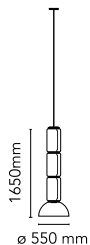

## Noctambule Suspension 3 Low Cylinder and Bowl

by Konstantin Grcic , 2019

Hanging lamps consisting of interconnecting glass modules reaching a length of 3,2 mt. (126.77") with 4 mt. (157.48") suspended power cable. Cylindrical and semi-spherical transparent blown glass structure, suspended die cast aluminium ring connector, hydroformed steel internal lateral arm and injection moulded optical opal silicone outer ring diffusers. The power supply unit within the ceiling rose can be used as a dimmer to adjust the light intensity by 10% to 100% in either direction by means of the 0-10/1-10V, PUSH, DALI control.

<b>Mounting</b>	Pendant
<b>Environment</b>	Indoor
<b>Weight</b>	19,7 Kg
<b>Light sources available</b>	4 x Strip Led 9W + 1 Cob Led 18W 2700K 1579lm CRI90
<b>Emergency</b>	Without
<b>Switching</b>	Yes
<b>Dimmer</b>	Included
<b>Voltage</b>	100-240V
<b>Power</b>	54W
<b>Battery</b>	No
<b>Supply included</b>	Yes
<b>Cord Length</b>	4000 mm
<b>Materials</b>	Blown crystal, Die-cast aluminum
<b>Colors</b>	● F0274000 - Black