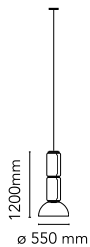

## Noctambule Suspension 2 Low Cylinder and Bowl

by Konstantin Grcic , 2019

Hanging lamps consisting of interconnecting glass modules reaching a length of 3,2 mt. (126.77") with 4 mt. (157.48") suspended power cable. Cylindrical and semi-spherical transparent blown glass structure, suspended die cast aluminium ring connector, hydroformed steel internal lateral arm and injection moulded optical opal silicone outer ring diffusers. The power supply unit within the ceiling rose can be used as a dimmer to adjust the light intensity by 10% to 100% in either direction by means of the 0-10/1-10V, PUSH, DALI control.

<b>Mounting</b>	Pendant
<b>Environment</b>	Indoor
<b>Weight</b>	15,7 Kg
<b>Light sources available</b>	3 x Strip Led 9W + 1 Cob Led 18W 2700K 1293lm CRI90
<b>Emergency</b>	Without
<b>Switching</b>	Yes
<b>Dimmer</b>	Included
<b>Voltage</b>	100-240V
<b>Power</b>	45W
<b>Battery</b>	No
<b>Supply included</b>	Yes
<b>Cord Length</b>	4000 mm
<b>Materials</b>	Blown crystal, Die-cast aluminum
<b>Colors</b>	● F0273000 - Black
<b>Certificate</b>	CE IP20